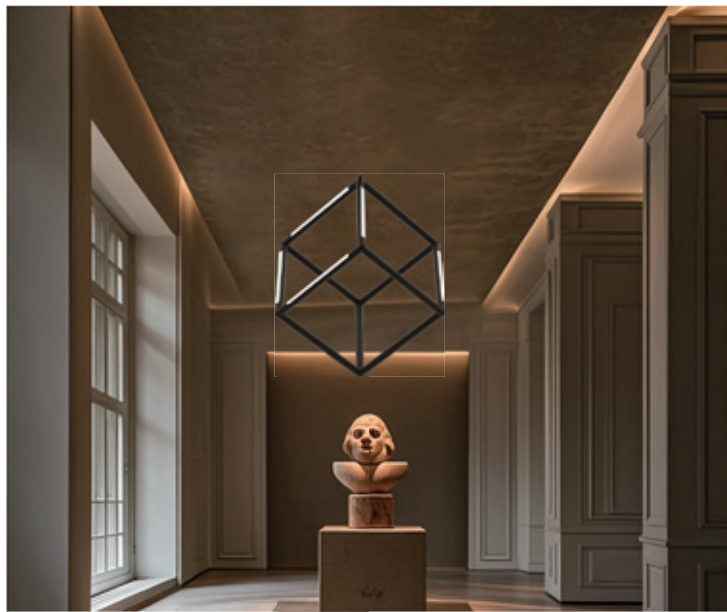

SQUARE CHANDELIER