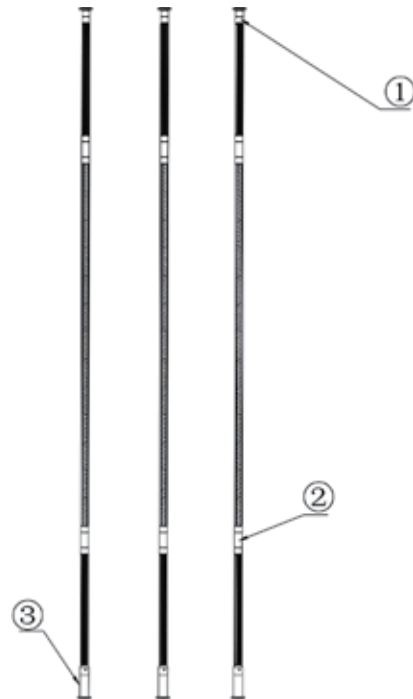

OBLIQUE SINGLE SCREEN

MODEL:B315 20DIY

MODEL:B315 20DIY W

MODEL:B222-180° 20DIY

HEXAGONAL SHAPE

WINE RACK / SHELF

①

MODEL: B224 20DIY

②

MODEL: B314 20DIY

③

MODEL: B295 20DIY

④

MODEL: B317 20DIY

⑤

MODEL: B317 20DIY W

SQUARE CHANDELIER

SINGLE SCREEN

PRODUCT LIST

The products are presented one by one.
Multiple sizes are available for your choice.

	Item No.	Power	Dimension
	F127-DIY CX	3W	168*30MM
	F127-DIY CX	6W	276*30MM
	F127-DIY CX	9W	384*30MM
	F127-DIY CX	12W	492*30MM
	F127-DIY CX	18W	708*30MM
	F127-DIY CX	24W	924*30MM
	F127-DIY CX	39W	1464*30MM
	F127-DIY CX	42W	1572*30MM
	F127-DIY CX	57W	2004*30MM
	F127-DIY CX	78W	2840*30MM
	F128-DIY CX	3W	168*30MM
	F128-DIY CX	6W	276*30MM
	F128-DIY CX	9W	384*30MM
	F128-DIY CX	12W	492*30MM
	F128-DIY CX	18W	708*30MM
	F128-DIY CX	24W	924*30MM
	F128-DIY CX	39W	1464*30MM
	F128-DIY CX	42W	1572*30MM
	F128-DIY CX	57W	2004*30MM
	F128-DIY CX	78W	2840*30MM

PRODUCT LIST

The products are presented one by one.
Multiple sizes are available for your choice.

	Item No.	Power	Dimension
	F129-DIY CX	2W	168*30MM
	F129-DIY CX	4W	276*30MM
	F129-DIY CX	6W	384*30MM
	F129-DIY CX	8W	492*30MM
	F129-DIY CX	12W	708*30MM
	F129-DIY CX	16W	924*30MM
	F129-DIY CX	26W	1464*30MM
	F129-DIY CX	28W	1572*30MM
	F129-DIY CX	36W	2004*30MM
	F219-DIY CG	-	168*30MM
	F219-DIY CG	-	275*30MM
	F219-DIY CG	-	384*30MM
	F219-DIY CG	-	492*30MM
	F219-DIY CG	-	708*30MM
	F219-DIY CG	-	924*30MM
	F219-DIY CG	-	1464*30MM
	F219-DIY CG	-	1572*30MM
	F219-DIY CG	-	2004*30MM
F219-DIY CG	-	2840*30MM	