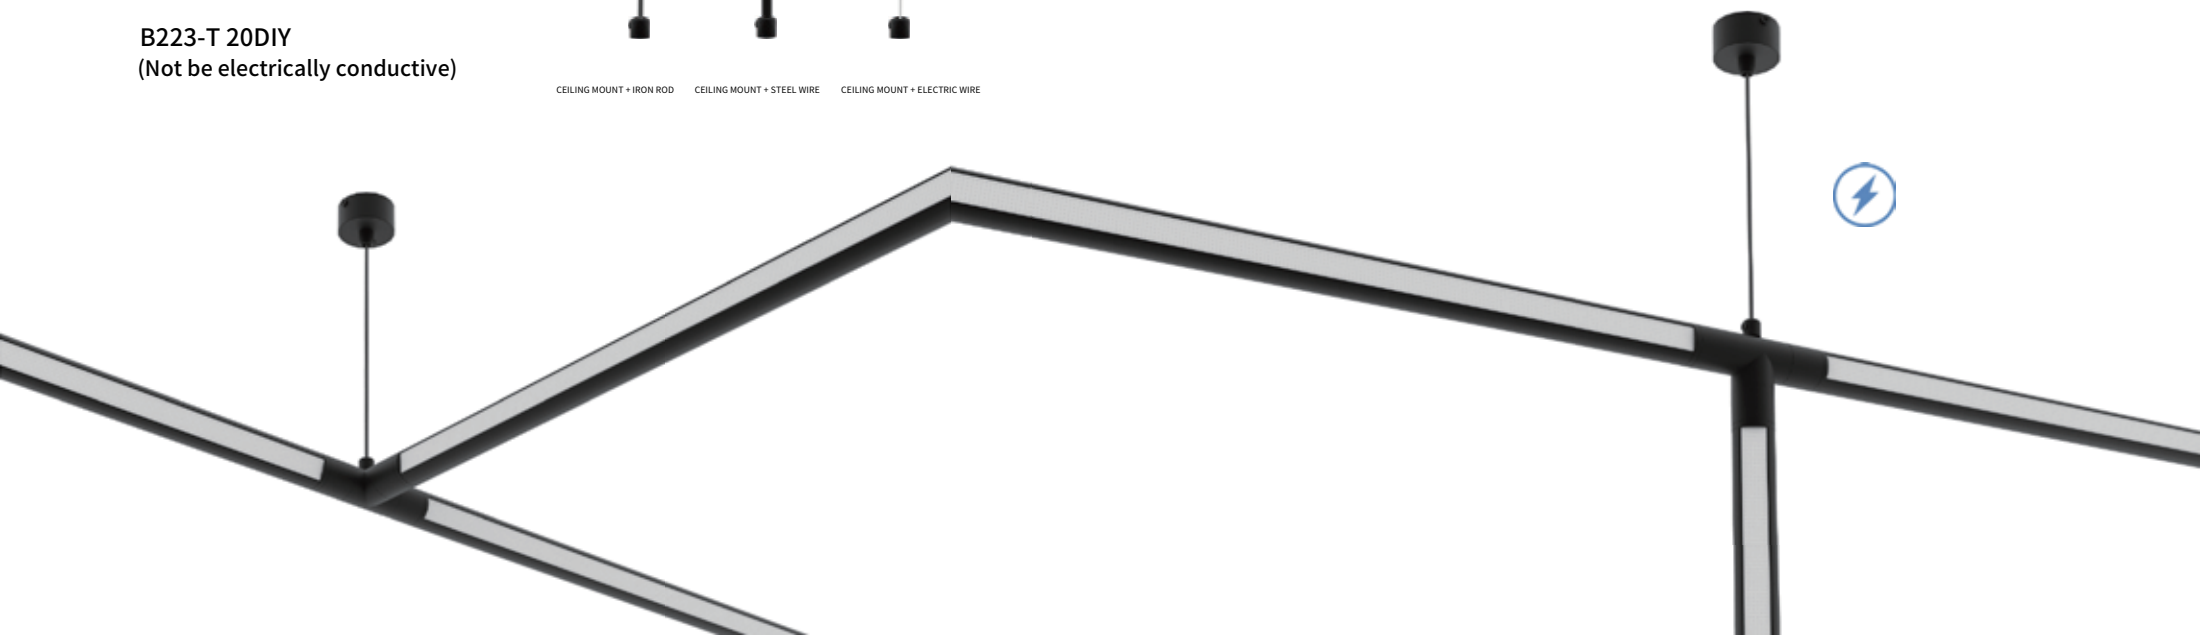

B223-T 20DIY W

HORIZONTAL ANGLE SUPPLY

horizontal three-way corner

+

B223-T 20DIY W
(Be electrically conductive)

B388 20DIY

THREE KINDS OF
SLINGS TO CHOOSE FROM

CEILING MOUNT + IRON ROD

CEILING MOUNT + STEEL WIRE

CEILING MOUNT + ELECTRIC WIRE

B223-T 20DIY
(Not be electrically conductive)

+

B223-T 20DIY W
(Be electrically conductive)

B388 20DIY

B225-120° 20 DIY

HORIZONTAL ANGLE SUPPLY