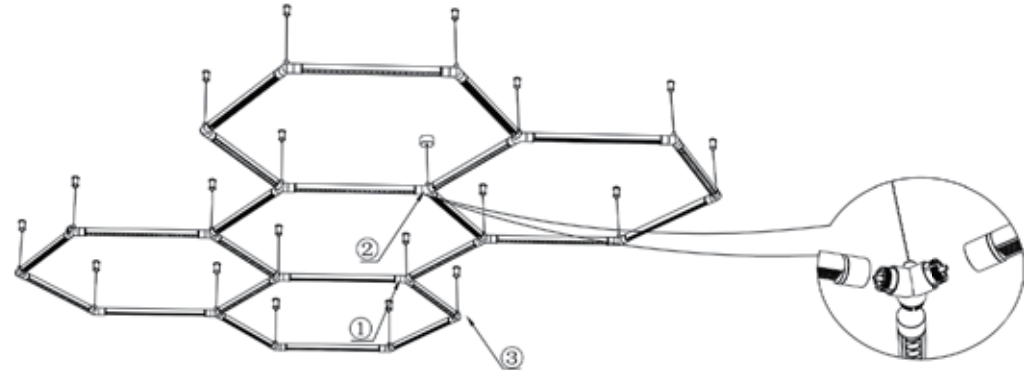

OBLIQUE SINGLE SCREEN

MODEL:B315 20DIY

MODEL:B315 20DIY W

MODEL:B222-180° 20DIY

HEXAGONAL SHAPE

WINE RACK / SHELF

①

MODEL: B224 20DIY