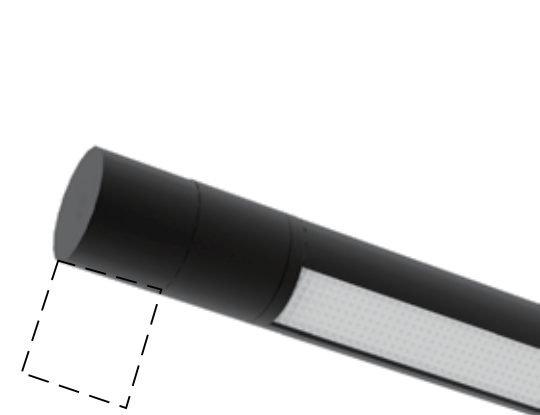

L-shaped corner module .

B318 20DIY

END CAP FITTING

B321 20DIY

END CAP FITTING

B316 20DIY W

LINK ACCESSORIES
CONNECTION OPTIONS

90-degree horizontal rotation,multiple functions,
suitable for various occasions.