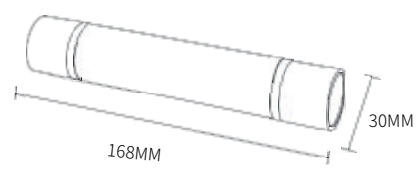

COLOR

LED **DC 48V** **IP20**

Item No.	Power	Dimension
F129-DIY CX	2W	168*30MM
F129-DIY CX	4W	276*30MM
F129-DIY CX	6W	384*30MM
F129-DIY CX	8W	492*30MM
F129-DIY CX	12W	708*30MM
F129-DIY CX	16W	924*30MM
F129-DIY CX	26W	1464*30MM
F129-DIY CX	28W	1572*30MM
F129-DIY CX	36W	2004*30MM