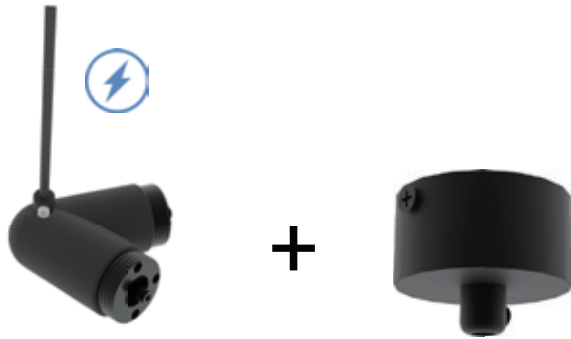

B221 65° 20IY W

HORIZONTAL ANGLE SUPPLY

65° horizontal corner module.

THREE KINDS OF
SLINGS TO CHOOSE FROM