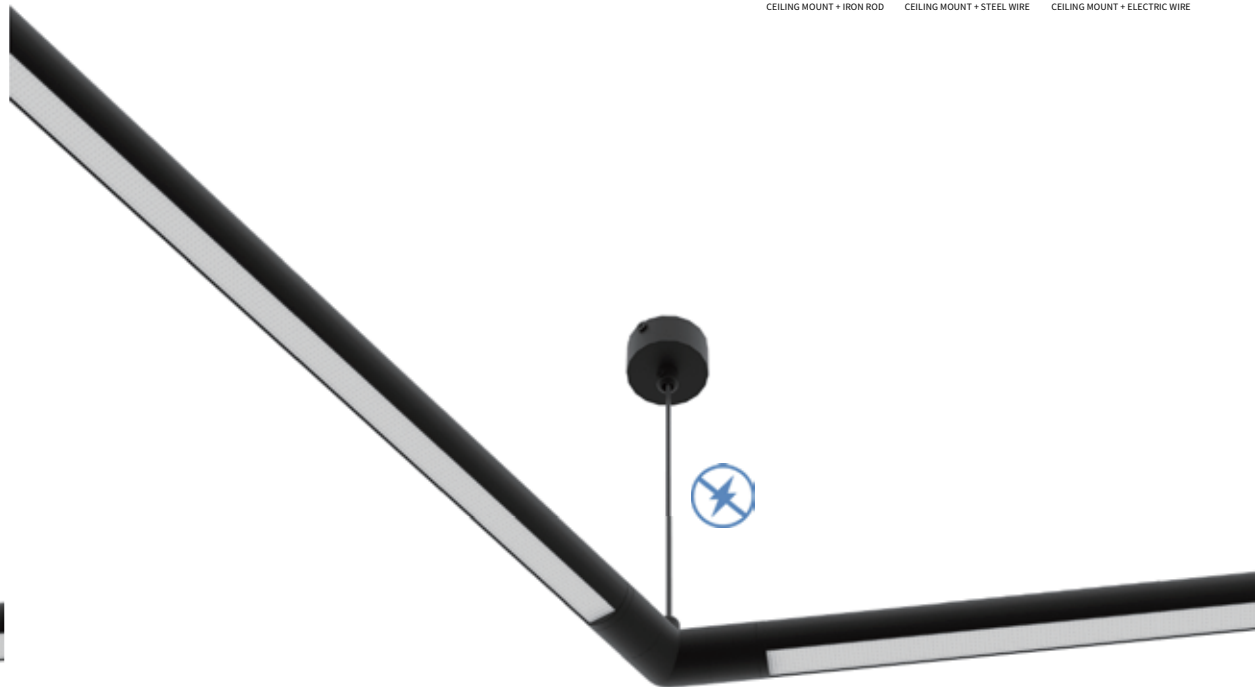

B227-120° 20DIY W

HORIZONTAL ANGLE SUPPLY

120° horizontal corner module.

+

B227-120° 20DIY W
(Be electrically conductive)

B388 20DIY