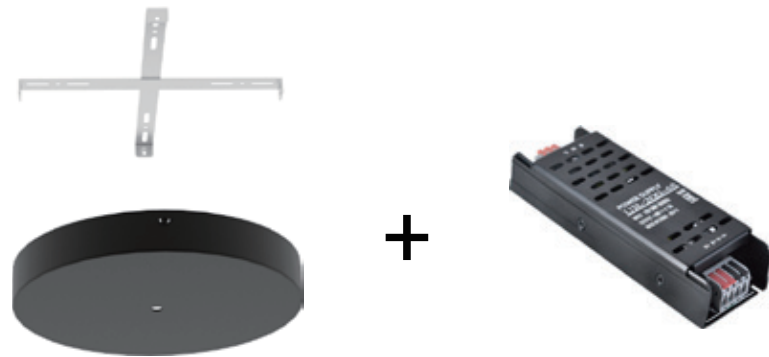

B300 20DIY

POWER BOX

The power box acts to hide the power supply to make its appearance look more beautiful

B300 20DIY

B195 200W