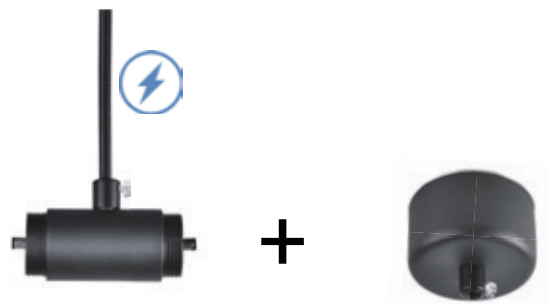

B222-180° 20IY W

LINK ACCESSORIES
CONNECTION OPTIONS

180° horizontal straight-through module