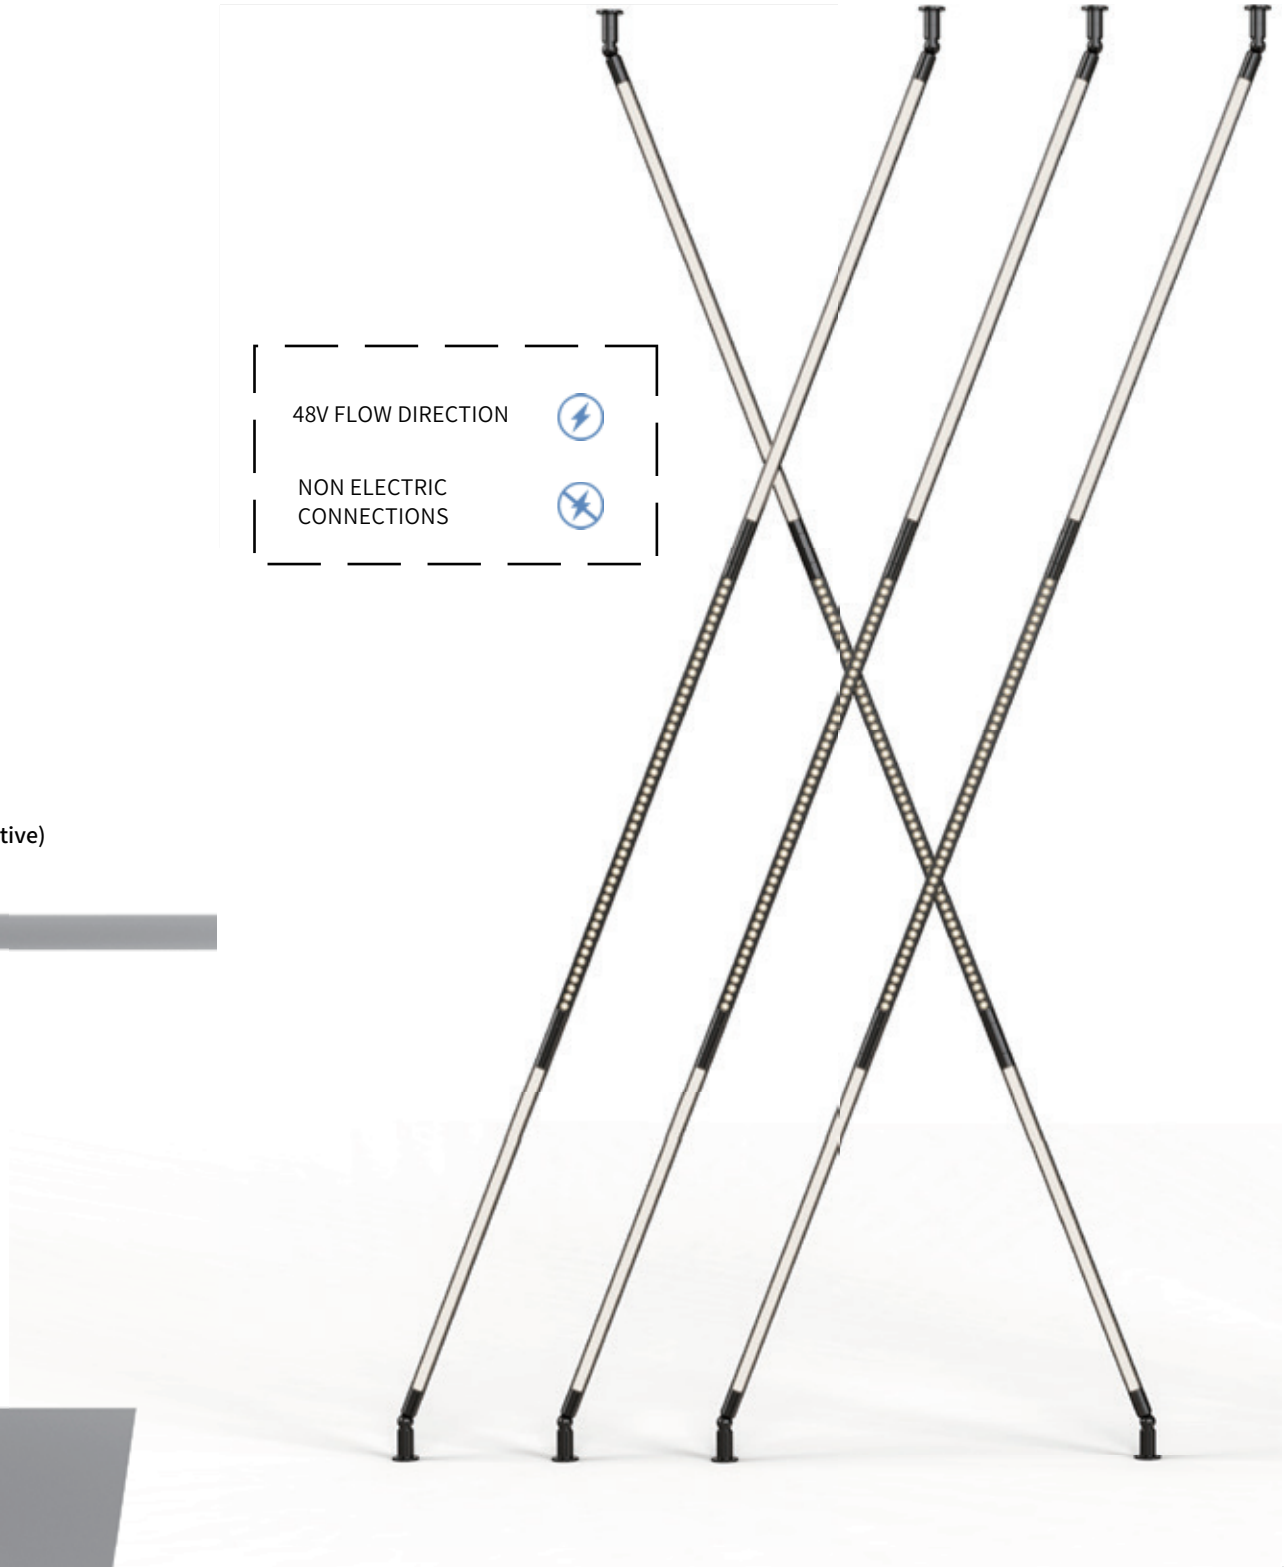

B315 20DIY

LINK ACCESSORIES CONNECTION OPTIONS

Screen adjustment fitting .