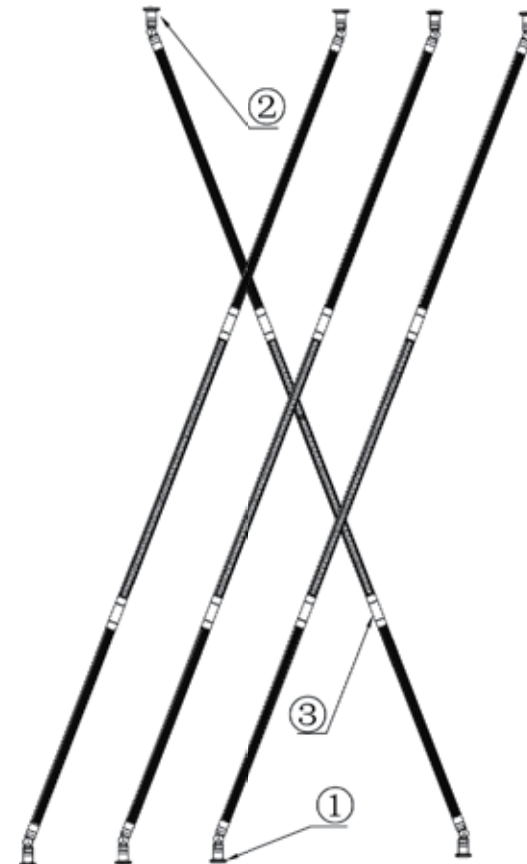

B234 20DIY

B195 200W

B300 20DIY

POWER BOX

The power box acts to hide the power supply to make its appearance look more beautiful

B300 20DIY

B195 200W

HANGER DISPLAY

OBLIQUE SINGLE SCREEN

MODEL:B315 20DIY

MODEL:B315 20DIY W

MODEL:B222-180° 20DIY

HEXAGONAL SHAPE

WINE RACK / SHELF

①

MODEL: B224 20DIY