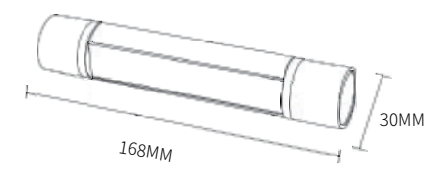

COLOR

Item No.	Power	Dimension
F128-DIY CX	3W	168*30MM
F128-DIY CX	6W	275*30MM
F128-DIY CX	9W	384*30MM
F128-DIY CX	12W	492*30MM
F128-DIY CX	18W	708*30MM
F128-DIY CX	24W	924*30MM
F128-DIY CX	39W	1464*30MM
F128-DIY CX	42W	1572*30MM
F128-DIY CX	57W	2004*30MM
F128-DIY CX	78W	2840*30MM