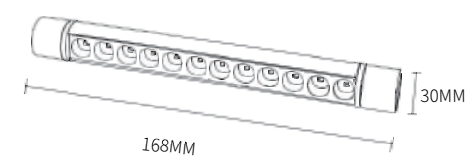

COLOR

Item No.	Power	Dimension
F127-DIY CX	3W	168*30MM
F127-DIY CX	6W	275*30MM
F127-DIY CX	9W	384*30MM
F127-DIY CX	12W	492*30MM
F127-DIY CX	18W	708*30MM
F127-DIY CX	24W	924*30MM
F127-DIY CX	39W	1464*30MM
F127-DIY CX	42W	1572*30MM
F127-DIY CX	57W	2004*30MM
F127-DIY CX	78W	2840*30MM