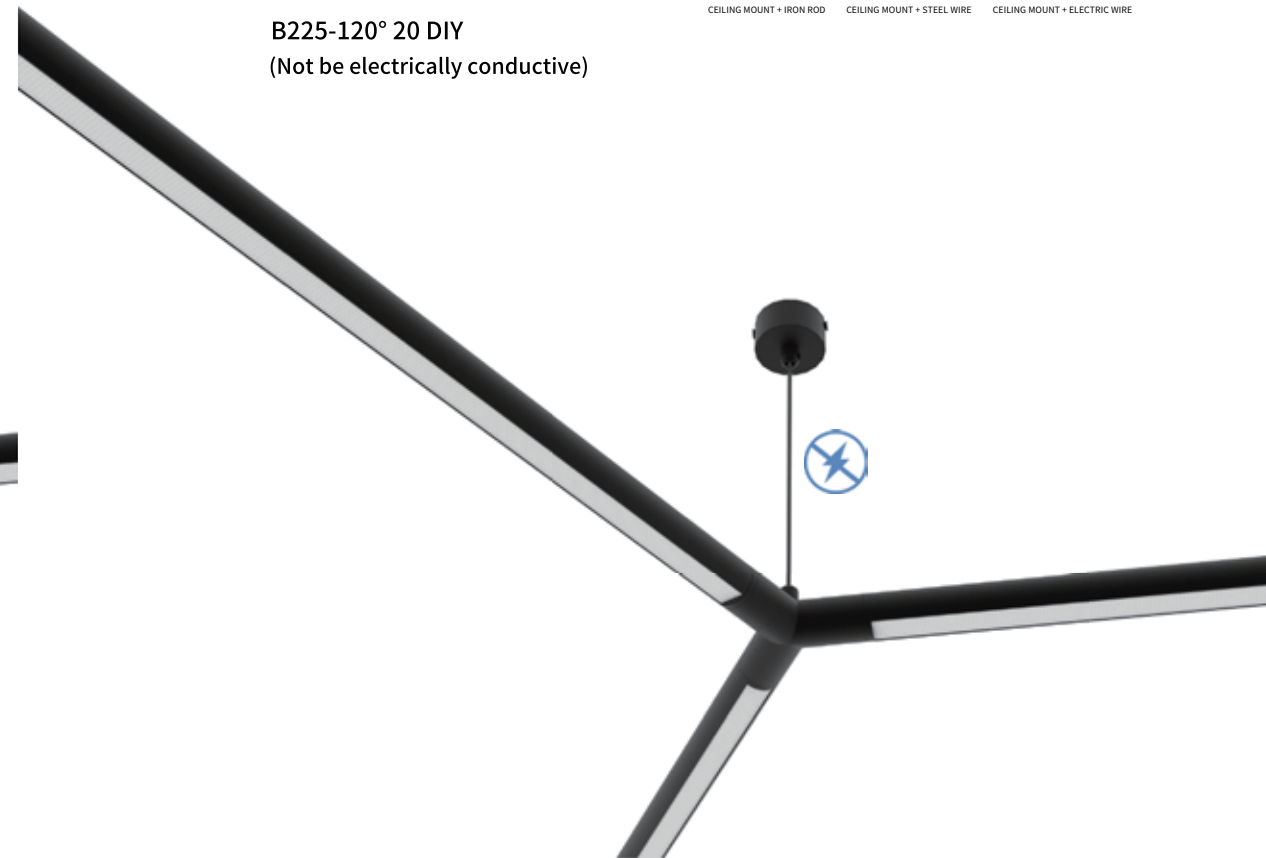

B225-120° 20 DIY W

HORIZONTAL ANGLE SUPPLY

Three-pronged corner module .

+

B225-120° 20 DIY W
(Be electrically conductive)

B388 20DIY

THREE KINDS OF SLINGS TO CHOOSE FROM