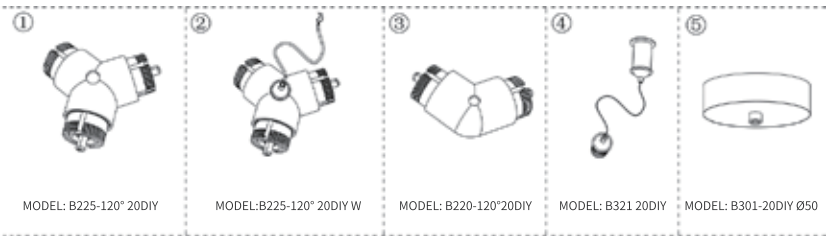

OBLIQUE SINGLE SCREEN

MODEL:B315 20DIY

MODEL:B315 20DIY W

MODEL:B222-180° 20DIY

HEXAGONAL SHAPE

WINE RACK / SHELF

①

MODEL: B224 20DIY