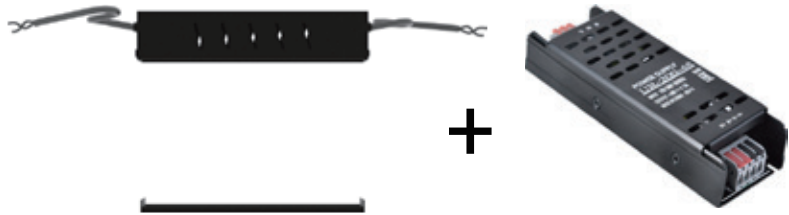

B315-T 20DIY W
(Be electrically conductive)

B298 20DIY

LINK ACCESSORIES
CONNECTION OPTIONS

Fixed product module

B336 20DIY

B234 20DIY

POWER BOX

The power box acts to hide the power supply to make its appearance look more beautiful